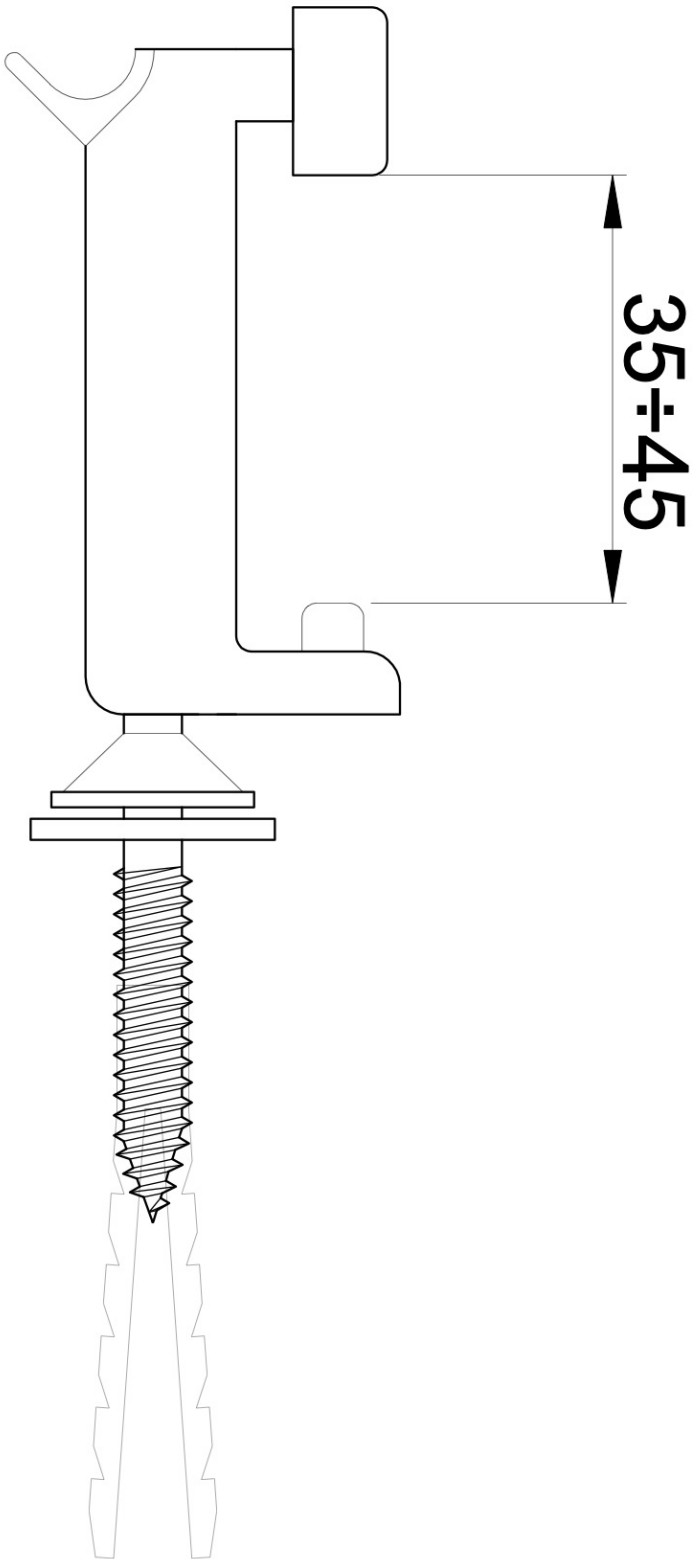

ARTICOLO.	00638	REV.	0001	 20832 desio (MB) - Italy Via Lavoratori Autohianchi,18 +39-0362-627078/624502 Fax +39-0362-302692 ibfm@ibfm.it
DESCRIZIONE	Ferma persiane Automatico	UNITÀ	mm	
PERCORSO	Disegni/Art.00638/Art.00638.dwg	SCALA	1:1	
DISEGNATORE	M.C.	DATA	21/11/2016	

Proprietà esclusiva di IBFM, S.r.l. che si riserva tutti i diritti a termine di legge con divieto d'uso e riproduzione senza l'autorizzazione scritta da parte dell'azienda. IBFM, S.r.l. si riserva il diritto di apportare modifiche senza preavviso e autonomicamente. Exclusive property of IBFM, S.r.l. which reserves all rights by law with the prohibition of use and reproduction without the written agreement of the company. IBFM, S.r.l. reserves the right to make changes without any notification and independently.